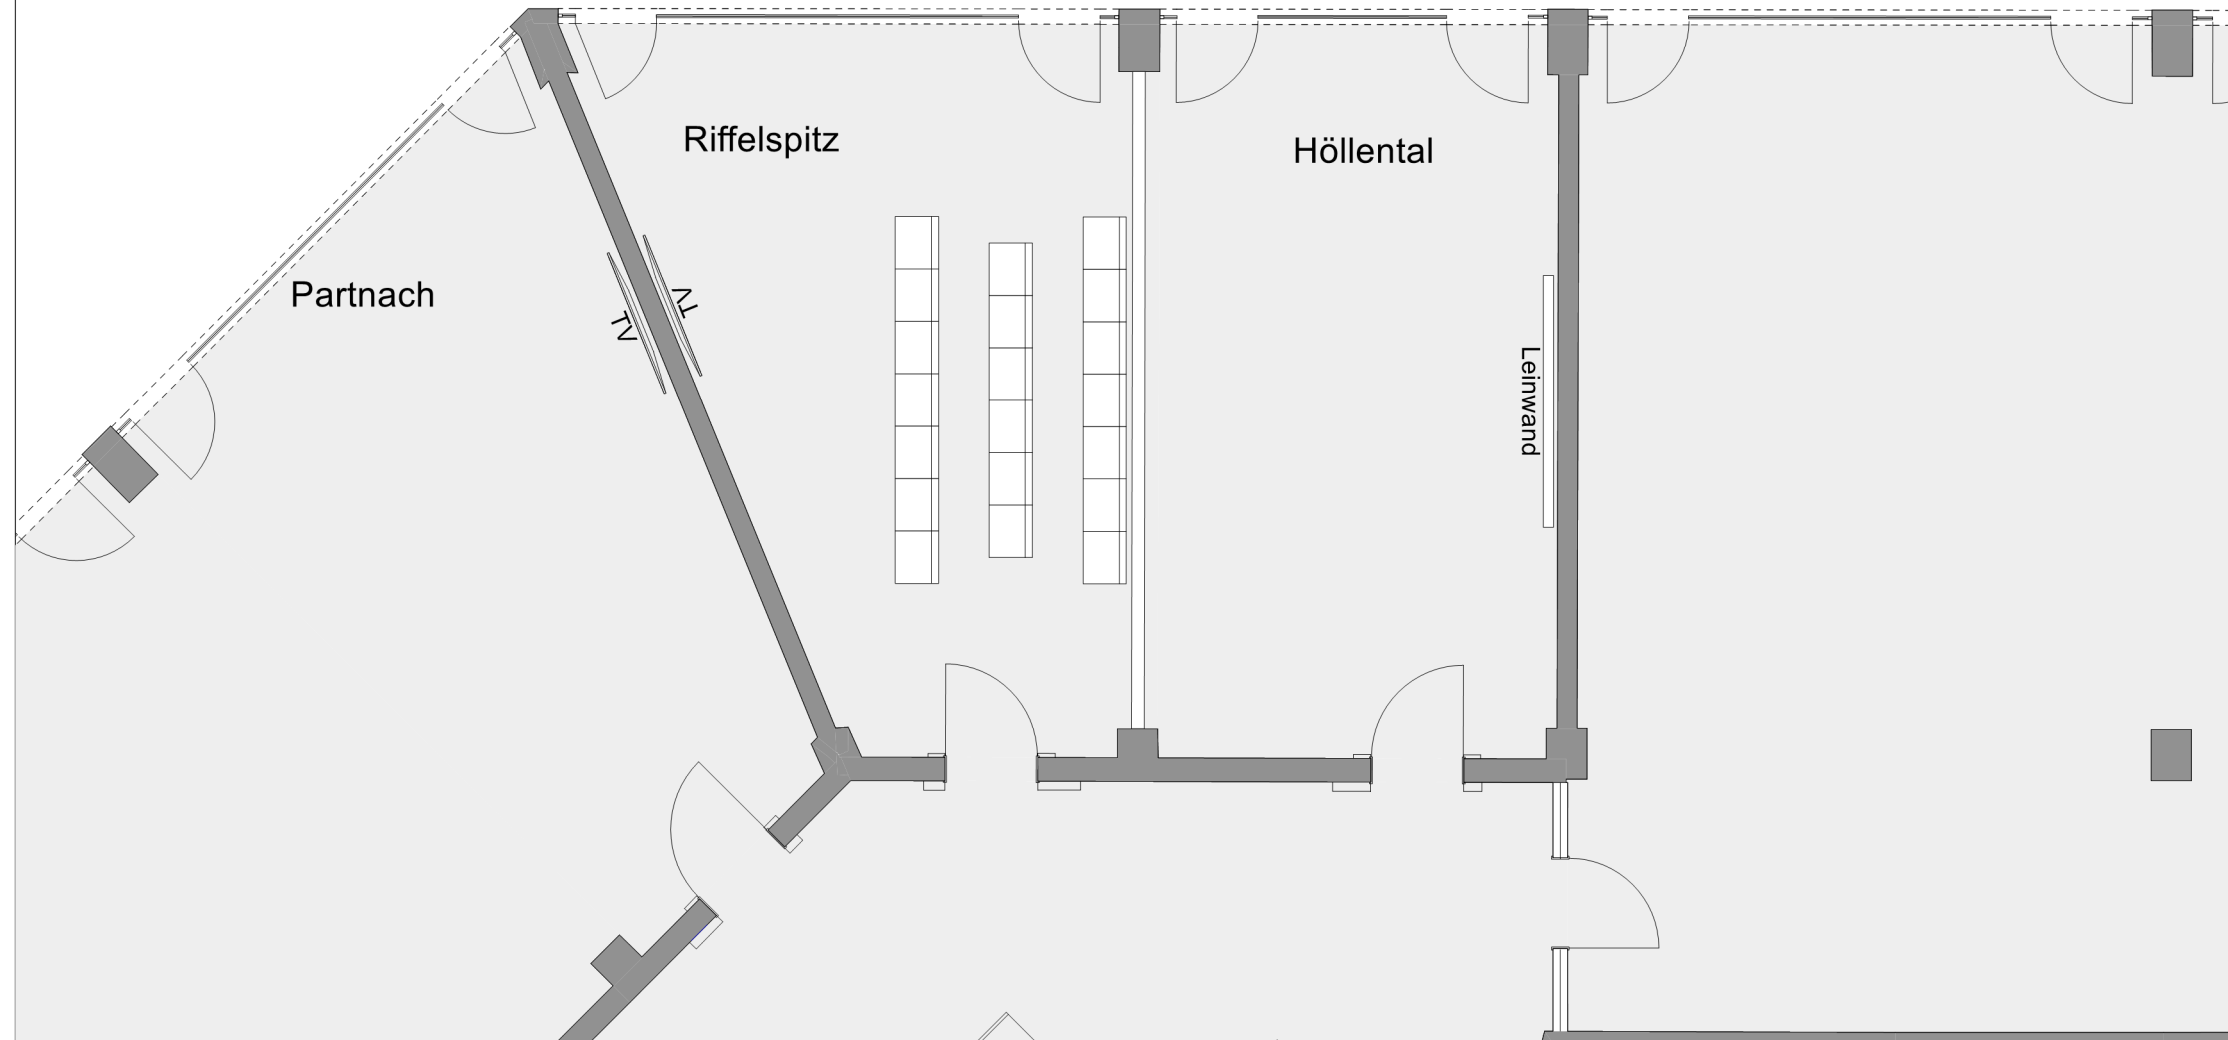

**HOTEL AM BADERSEE**  
ZUGSPITZDORF GRAINAU

**Floor:**  
Floor 1

**Room:**  
Riffelspitz

**Setup:**  
Row seating

**Persons:**  
20 Persons

Dream away, breathe in the atmosphere, be inspired and indulge your senses.  
Welcome to Hotel am Badersee.